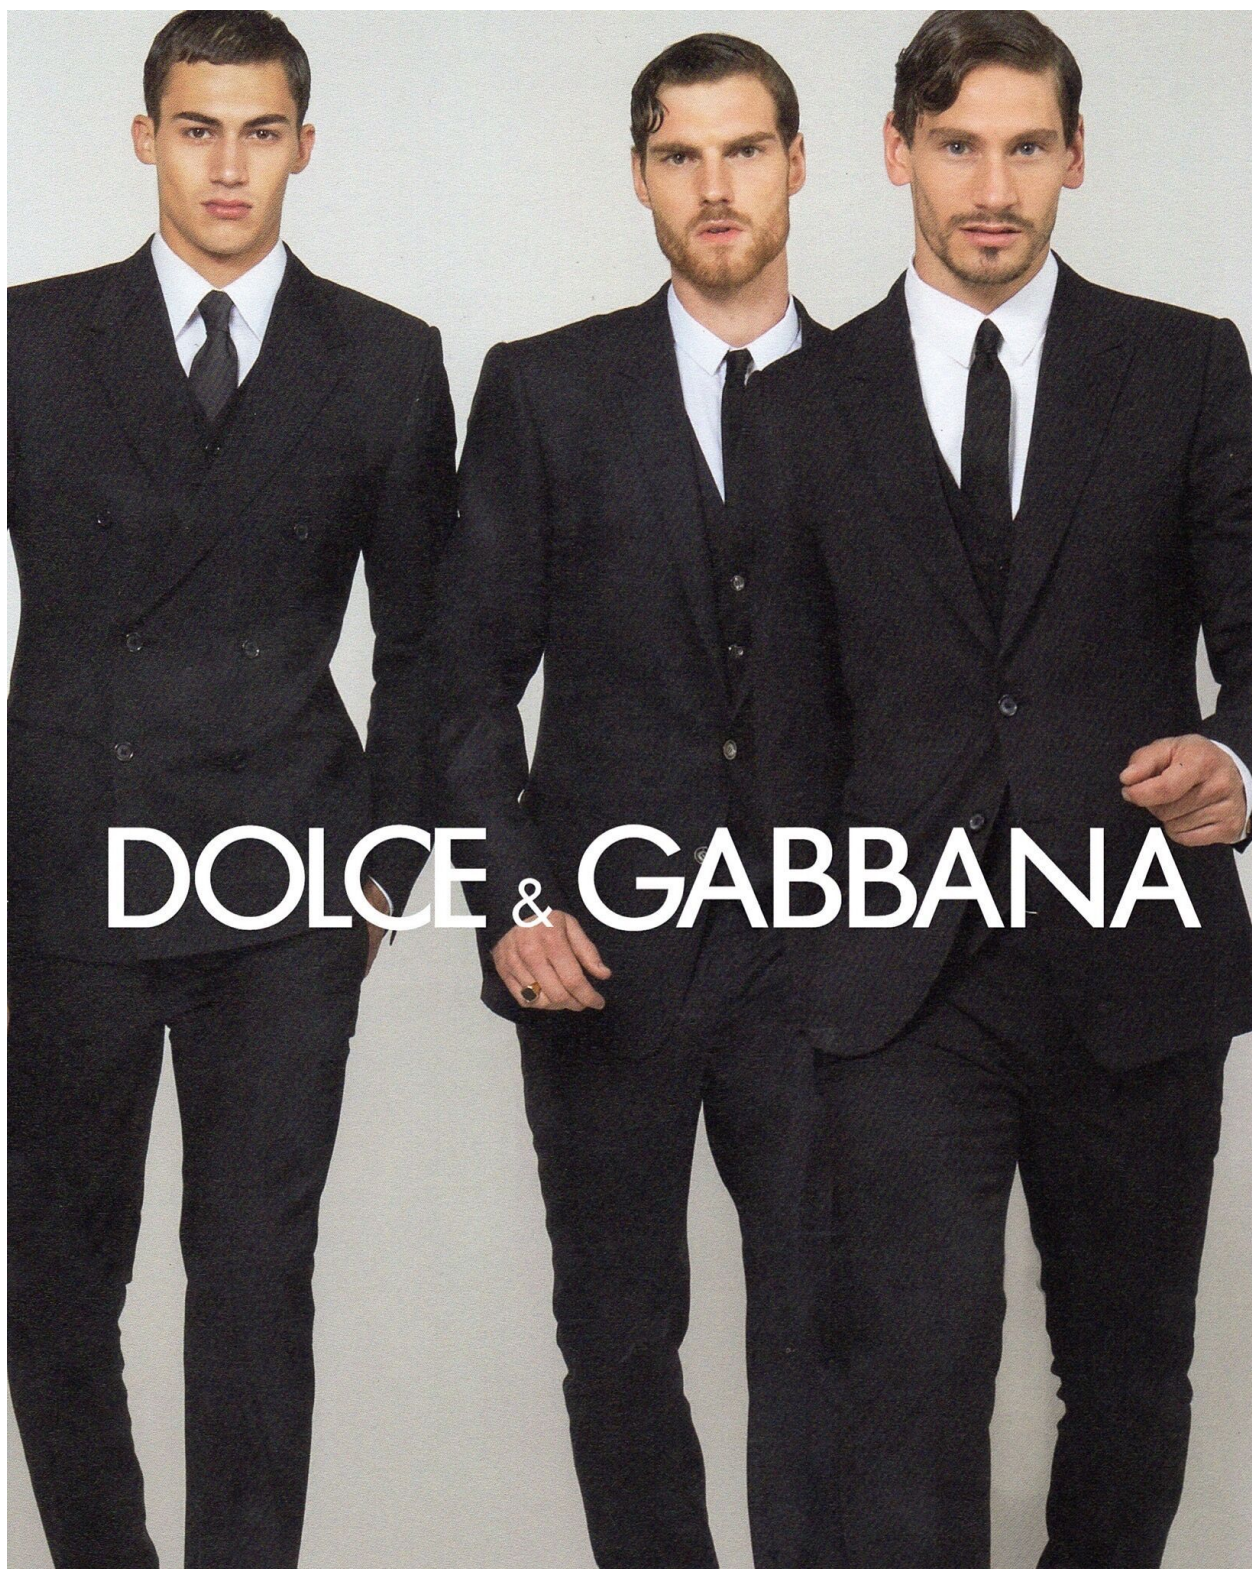

EMMANUEL PAEZ

height 6'1" · bust 39.5" · waist 31.5" · hips 38" · suit 52
shoes size 44 EU/13 US/10 UK · hair dark blonde · eyes blue-green