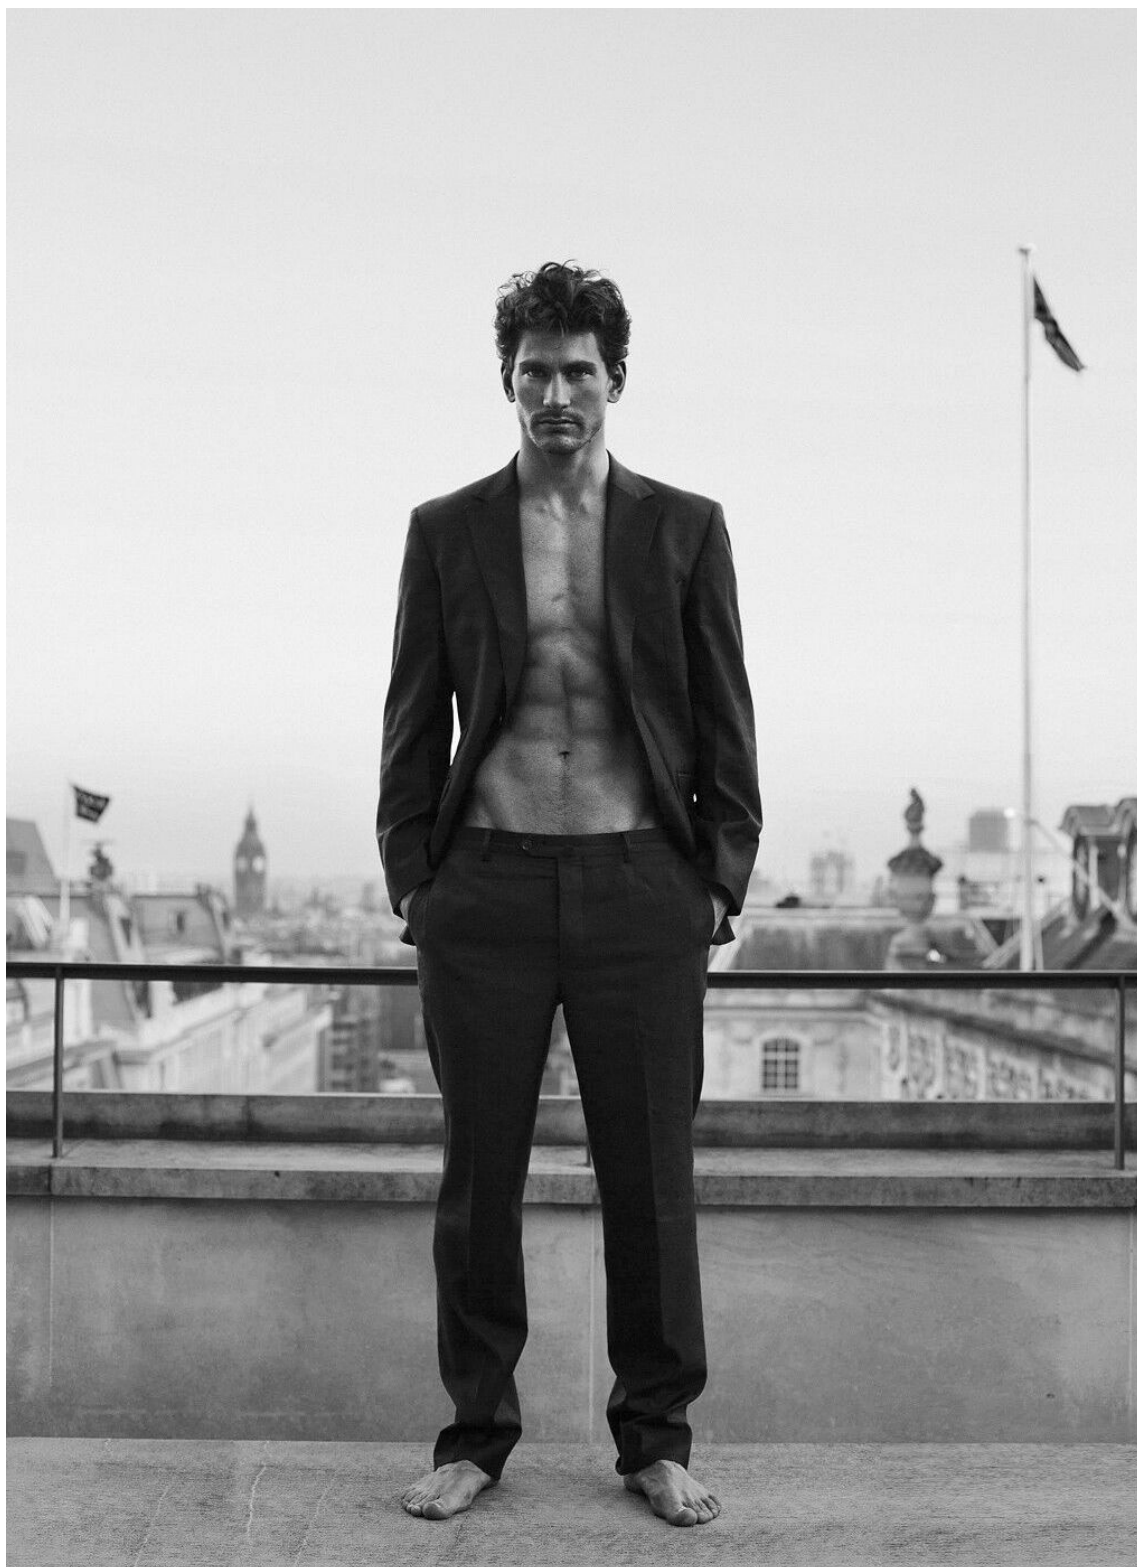

EMMANUEL PAEZ

height 6'1" · bust 39.5" · waist 31.5" · hips 38" · suit 52
shoes size 44 EU/13 US/10 UK · hair dark blonde · eyes blue-green